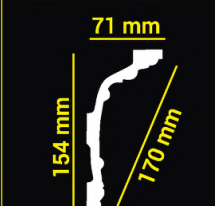

СКОРО!

GP-90