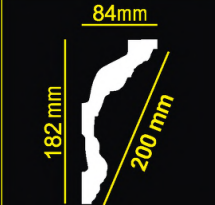

NEW!

+

GP-87