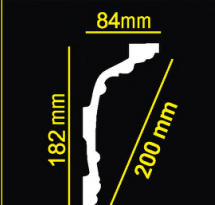

СКОРО!

GP-88