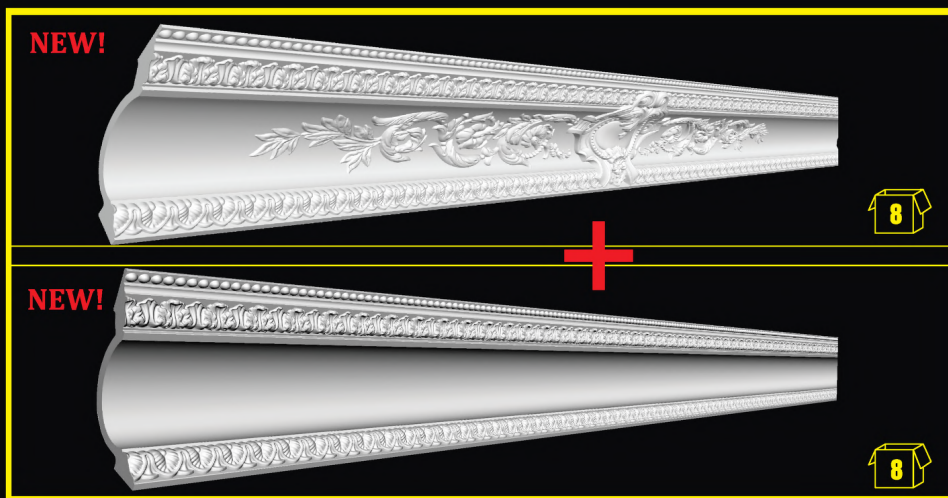

Backside strips enable using it with indirect lights while perfectly smooth surface is visually identical to gypsum board.

GP-79

NEW!

GP-80

NEW!

**CORNER
УГОЛОК**

**EPS
2m**

**MOULDING
ПЛИНТУС**