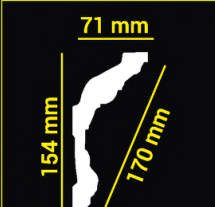

СКОРО!

+

GP-89