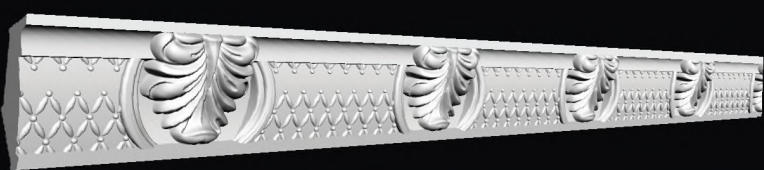

CORNER УГОЛОК

EPS
2m

MOULDING ПЛИНТУС

GP-31

22

GP-32

28

GP-33

30

GP-34

20

GP-35

26

GP-36

16

GP-37

16

-suitable for stretch ceiling

-suitable for indirect lighting