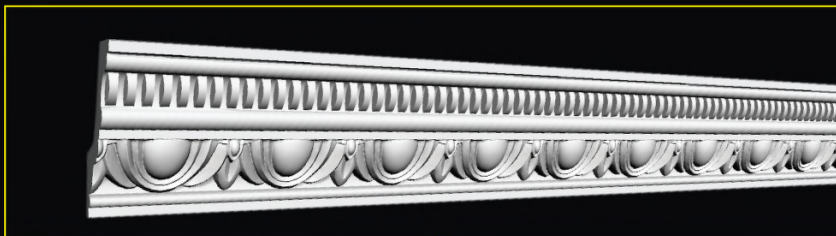

CORNER УГОЛОК

EPS
2m

MOULDING ПЛИНТУС

GP-45

24

GP-46