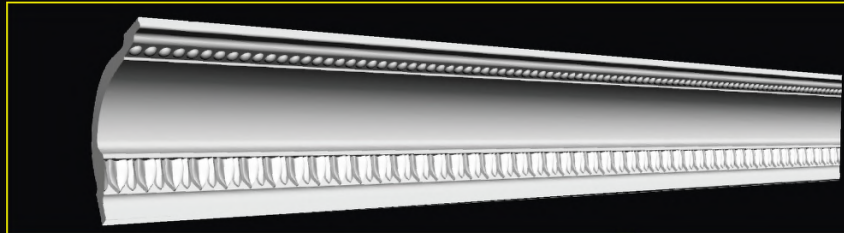

**CORNER
УГОЛОК**

**EPS
2m**

**MOULDING
ПЛИНТУС**

CORNER INSTALLATION

GP-20c

**МОНТАЖ УГЛОВОГО
ЭЛЕМЕНТА**

GP-20C corner element is designed to create an exquisite GP-20 pattern in the inside corner.

Угловой элемент GP-20C предназначен для создания узора GP-20 во внутреннем углу помещения.

GP-21

12

GP-22

12

GP-23

12

-suitable for stretch ceiling

-suitable for indirect lighting