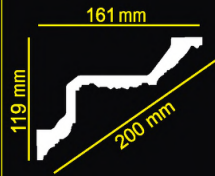

-suitable for stretch ceiling

-suitable for indirect lighting

-matching designs

CORNER УГОЛОК

EPS
2m

MOULDING ПЛИНТУС

GP-85

СКОРО!