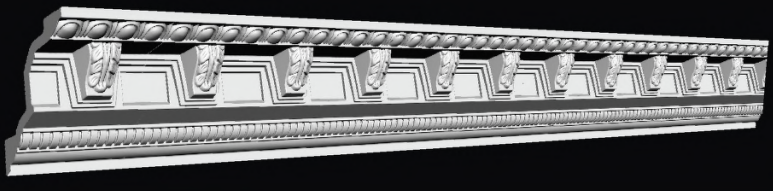

CORNER УГОЛОК

EPS
2m

MOULDING ПЛИНТУС

GP-15

28

GP-16

30

GP-17

16

GP-18

16

GP-19

20

GP-20

12

GP-20c

11

5

-подходит
для натяжного
потолка

-подходит
для скрытой
подсветки